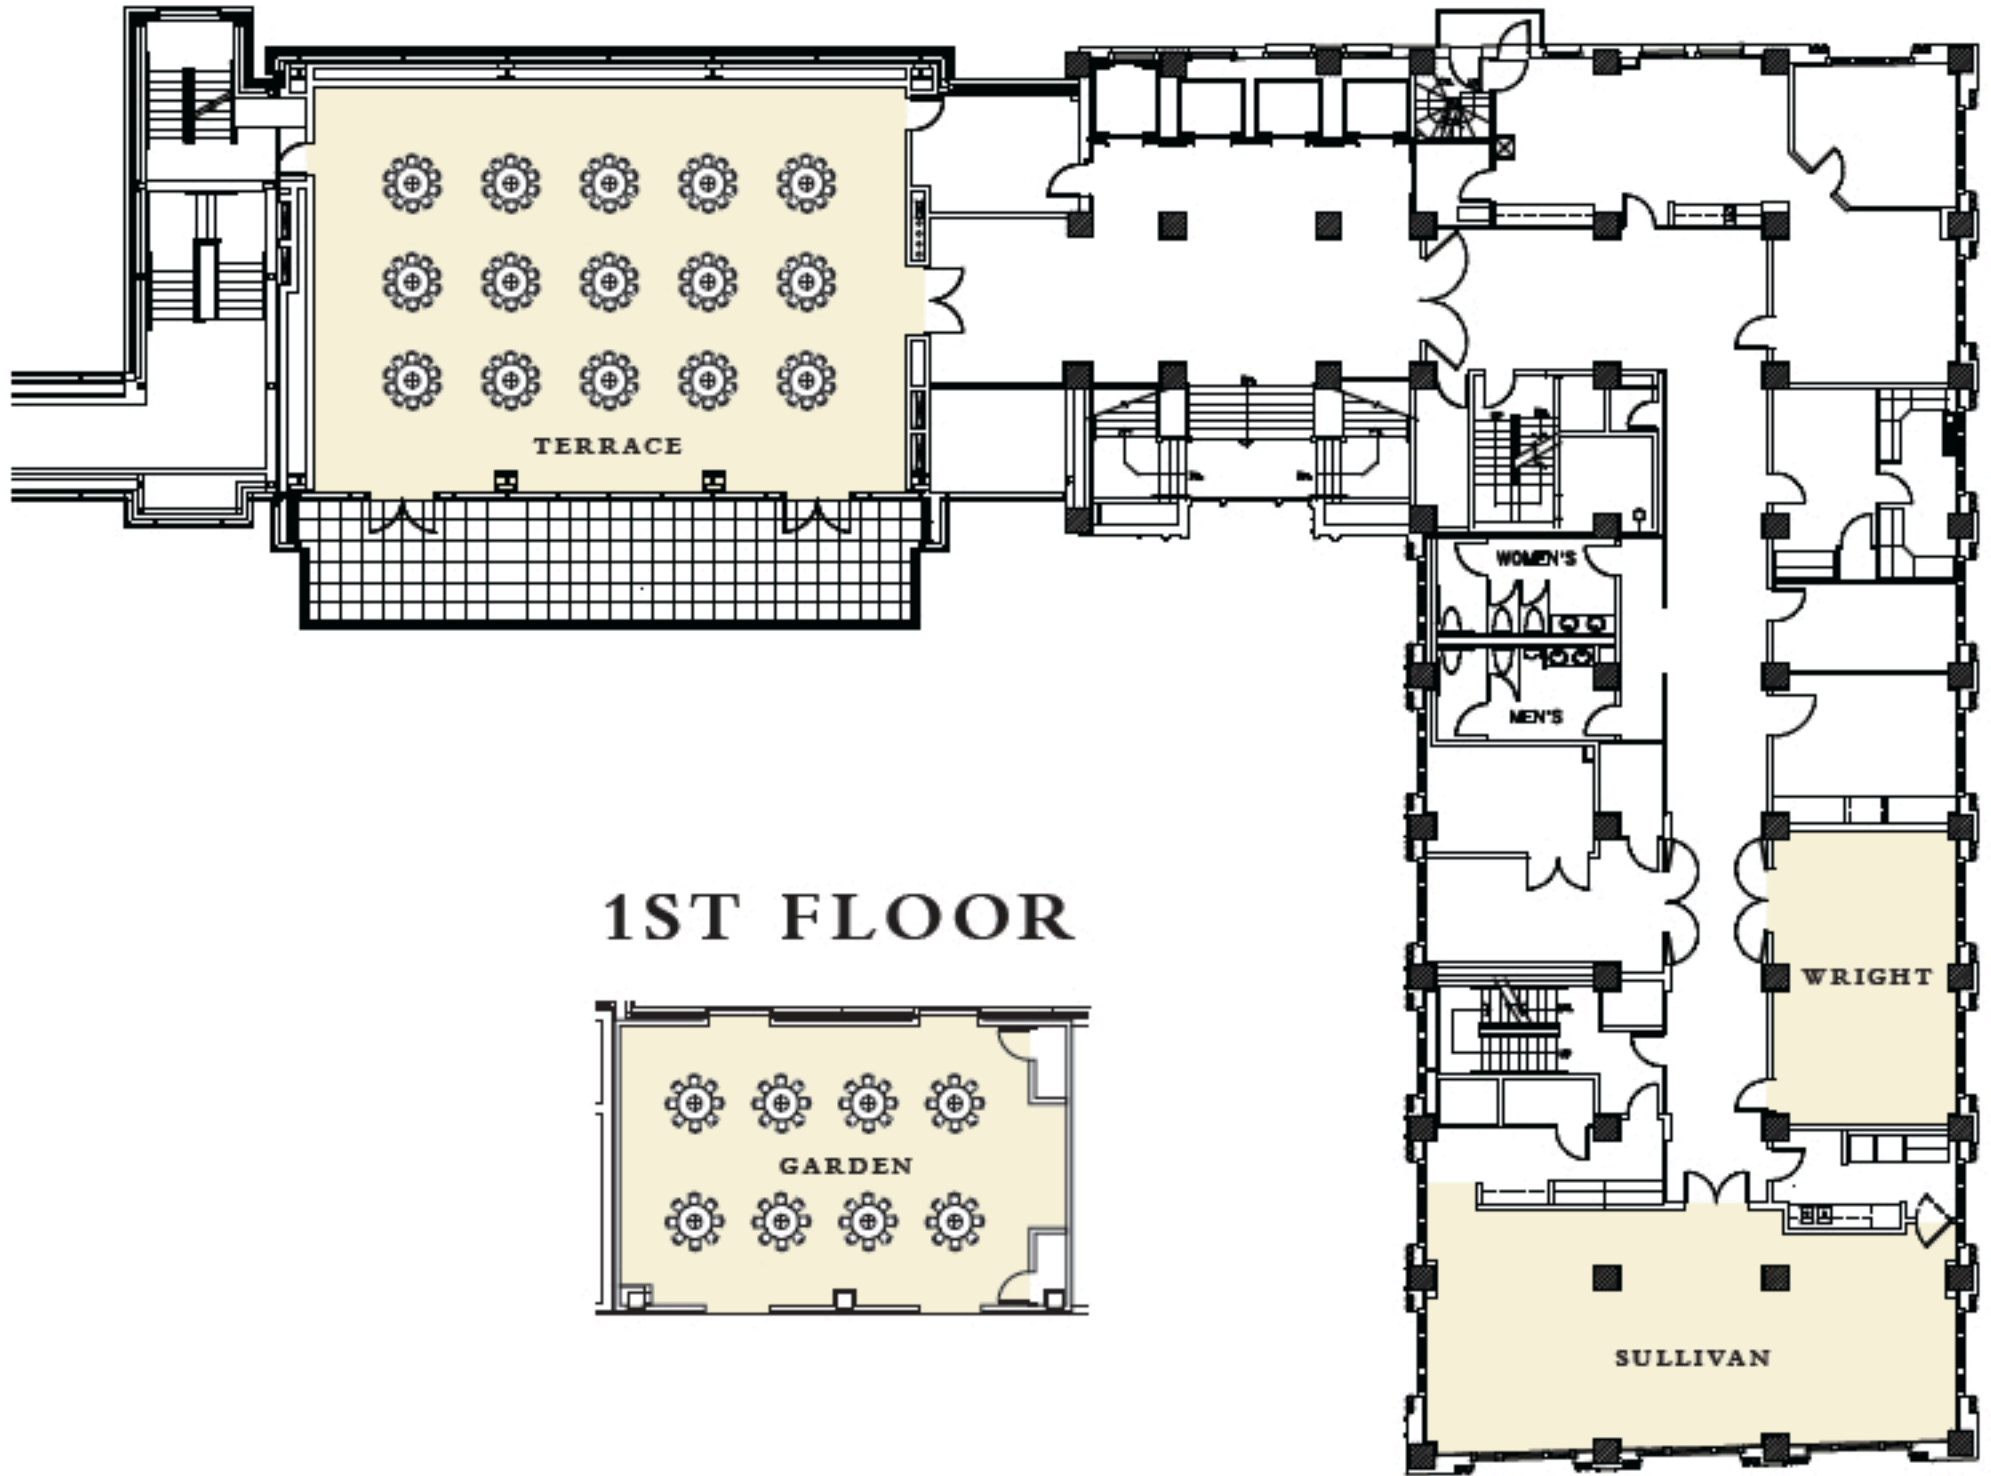

# COLCORD HOTEL - 2ND FLOOR

## 1ST FLOOR

MEETING ROOM	MAX CAPACITY	SIZE	CLASSROOM	CONFERENCE	HOLLOW SQUARE	THEATER	U-SHAPE	BANQUET ROUNDS
Terrace	180	2,400	150	50	60	180	40	150
Garden	80	1,320	50	20	30	80	25	80
Sullivan	50	1,325	30	20	20	50	18	50
Wright	20	504	N/A	20	N/A	N/A	N/A	N/A